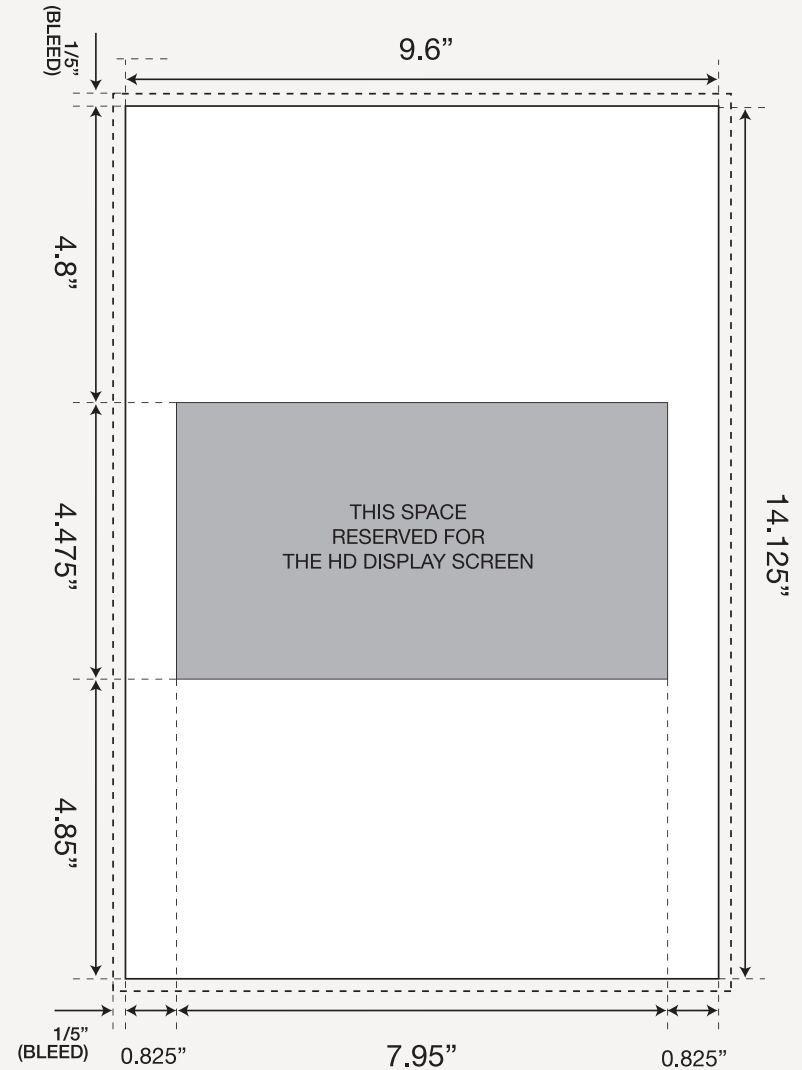

File formats accepted: Adobe Creative Suite (ver CC or earlier) - Editable pdf preferred - *Please convert all text to vectors/outlines to ensure compatability*

If you would like this outline in Illustrator format, please call us.

Creative is due 10 business days prior to execution without additional shipping charges. Posters can be produced & installed in 5 business days with shipping up charge.