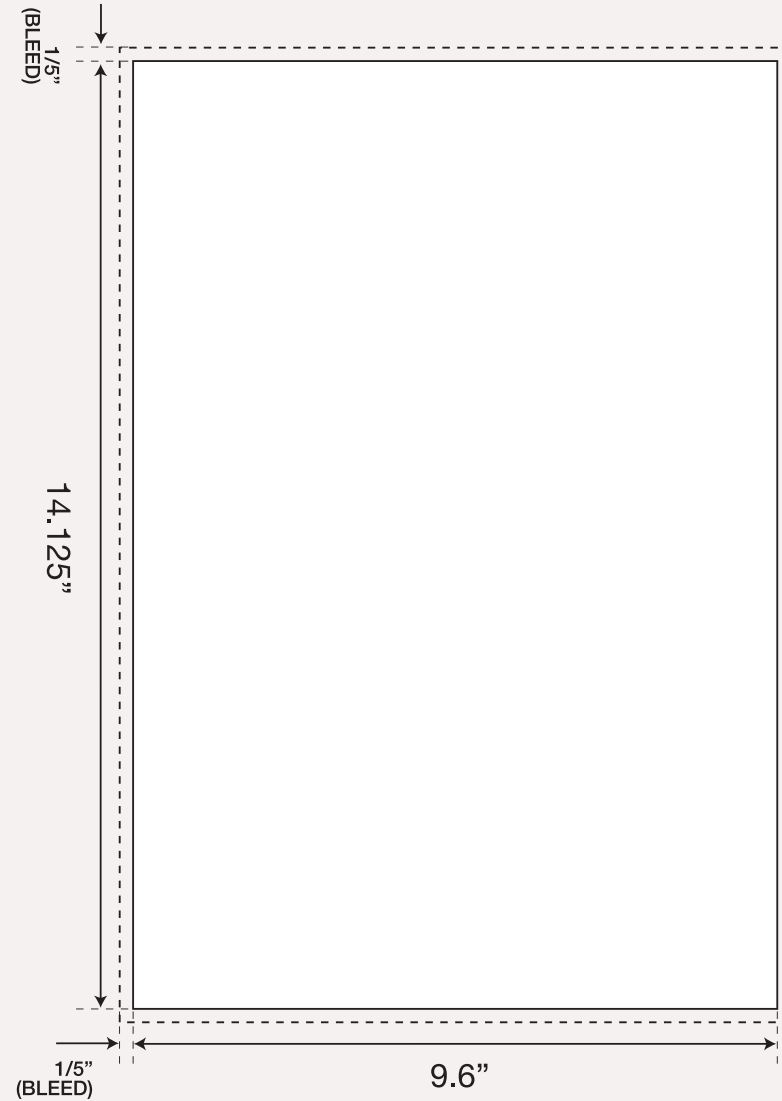

Actual Display Size: 48 in x 70.625 in
 Design Scale: 1:5
 Design Size (excluding bleed): 9.6 in x 14.125 in
 Bleed required at design size: 1/5 in
 Resolution required at design size: 300 dpi

EXAMPLE PHOTO:

Creative is due 10 business days prior to execution without additional shipping charges. Posters can be produced & installed in 5 business days with shipping up charge.