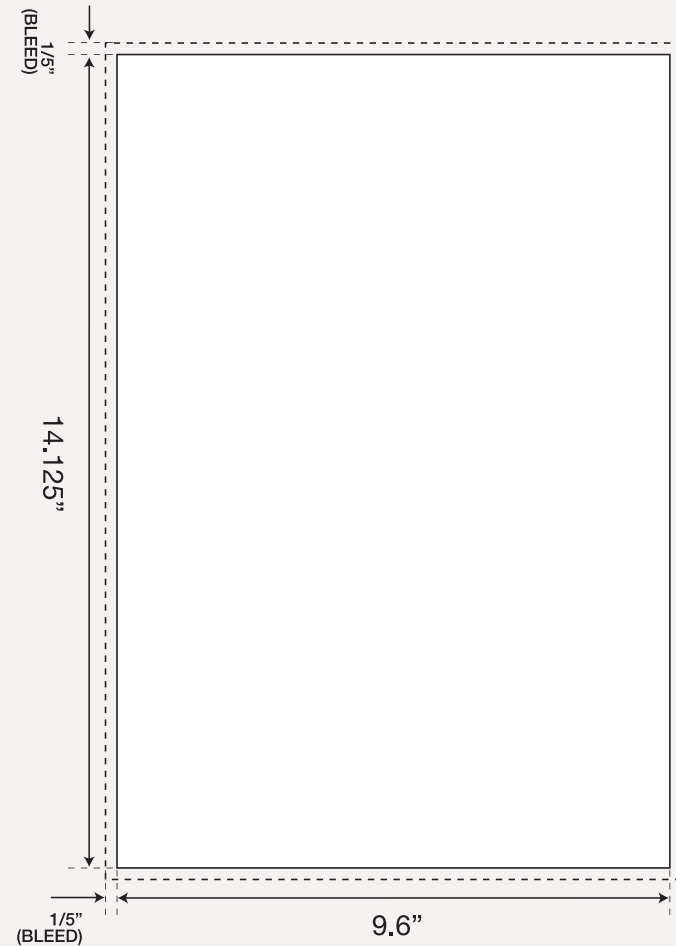

Actual Display Size: 48 in x 70.625 in
Design Scale: 1:5
Design Size (excluding bleed): 9.6 in x 14.125 in
Bleed required at design size: 1/5 in
Resolution required at design size: 300 dpi

EXAMPLE PHOTO: