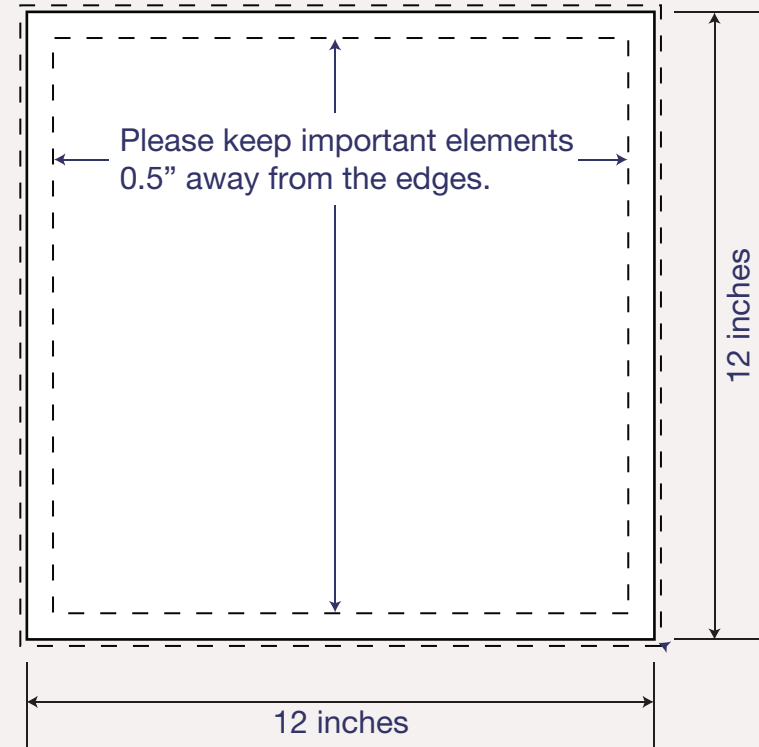

Actual Display Size: 6 ft x 6 ft

Design Scale: 1:6

Design Size (excluding bleed): Four panels (you may have four different designs if you wish) - 12 in x 12 in

Bleed required at design size: 1/4 in

Resolution required at design size: 300 dpi

EXAMPLE PHOTO:

File formats accepted: Adobe Creative Suite (ver CC or earlier) -Editable pdf preferred - *Please convert all text to vectors/outlines to ensure compatability*

Upload instructions:

Please compress your creative into a zip/rar/sit/sitx file before uploading (*for security reasons, our ftp server will reject any other file format*)

Upload webpage: <http://www.nmbmedia.com/upload>

Maximum upload size for your compressed file is 400MB (if you require a temporary increase, please call the IT dept at 954.777.9998 ext 300)

If you would like this outline in Illustrator format, please call us.

Creative is due 10 business days prior to execution without additional shipping charges.
Posters can be produced & installed in 5 business days with shipping up charge.