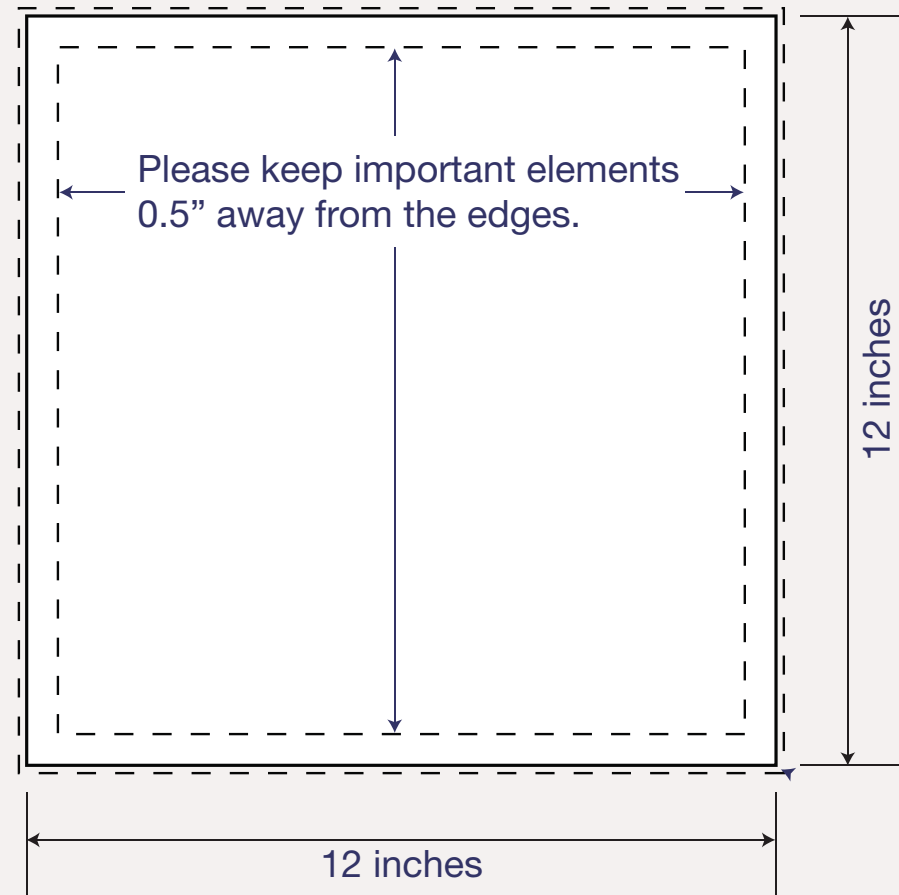

Actual Display Size: 6 ft x 6 ft

Design Scale: 1:6

Design Size (excluding bleed): Four panels (you may have four different designs if you wish) - 12 in x 12 in

Bleed required at design size: 1/4 in

Resolution required at design size: 300 dpi

EXAMPLE PHOTO:

File formats accepted: Adobe Creative Suite (ver CC or earlier) -Editable pdf preferred - *Please convert all text to vectors/outlines to ensure compatability*

If you would like this outline in Illustrator format, please call us.

Creative is due 10 business days prior to execution without additional shipping charges. Posters can be produced & installed in 5 business days with shipping up charge.