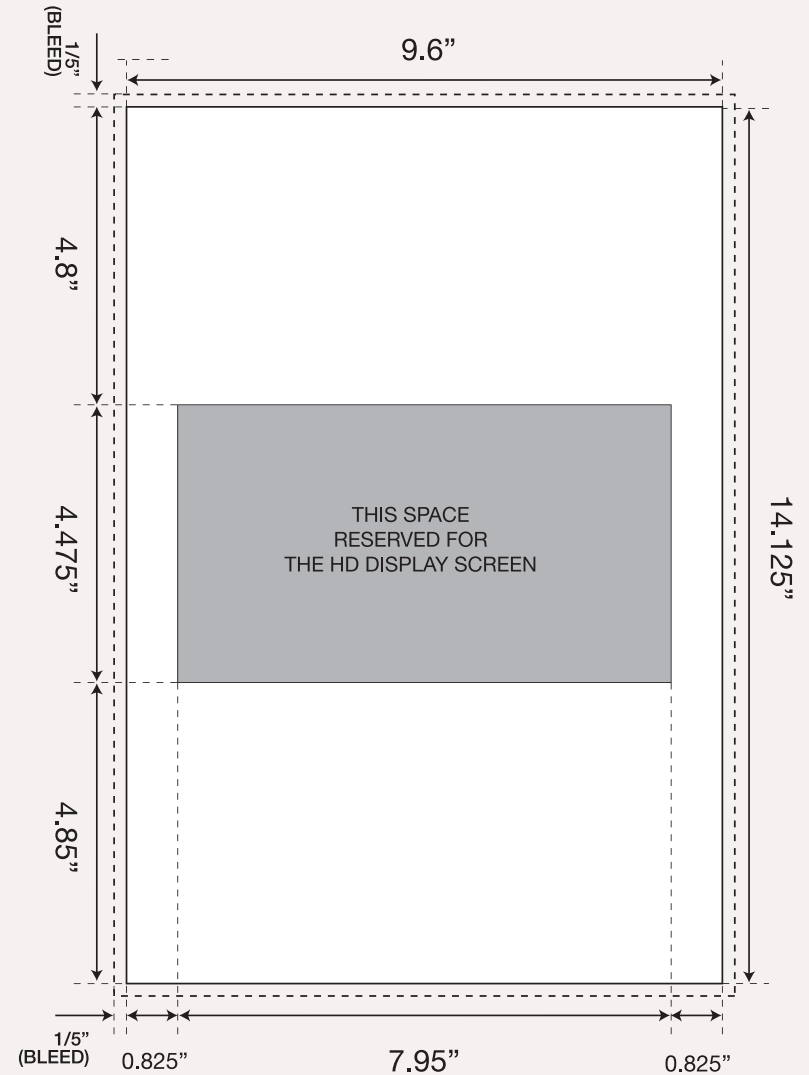

File formats accepted: Adobe Creative Suite (ver CC or earlier) -Editable pdf preferred - *Please convert all text to vectors/outlines to ensure compatability*

If you would like this outline in Illustrator format, please call us.

Creative is due 10 business days prior to execution without additional shipping charges. Posters can be produced & installed in 5 business days with shipping up charge.