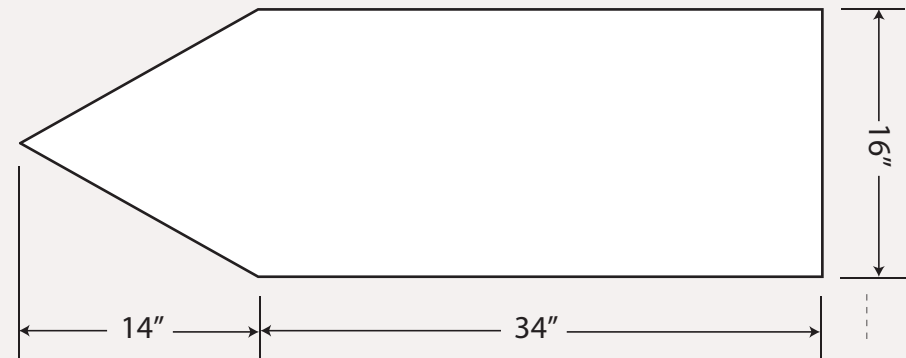

Actual Display Size: Up To 48 in x 16 in
Design Scale: 1:1
Design Size (excluding bleed): 48 in x 16 in
Bleed required at design size: 1/2 in
Resolution required at design size: 300 dpi

Overall Space Available:

Suggested Shape:

EXAMPLE PHOTO:

File formats accepted: Adobe Creative Suite (ver CC or earlier) -Editable pdf preferred - *Please convert all text to vectors/outlines to ensure compatability*

Upload instructions:

Please compress your creative into a zip/rar/sit/sitx file before uploading (*for security reasons, our ftp server will reject any other file format*)

Upload webpage: <http://www.nmbmedia.com/upload>

Maximum upload size for your compressed file is 400MB (if you require a temporary increase, please call the IT dept at 954.777.9998 ext 300)

If you would like this outline in Illustrator format, please call us.

Creative is due 10 business days prior to execution without additional shipping charges.
Posters can be produced & installed in 5 business days with shipping up charge.