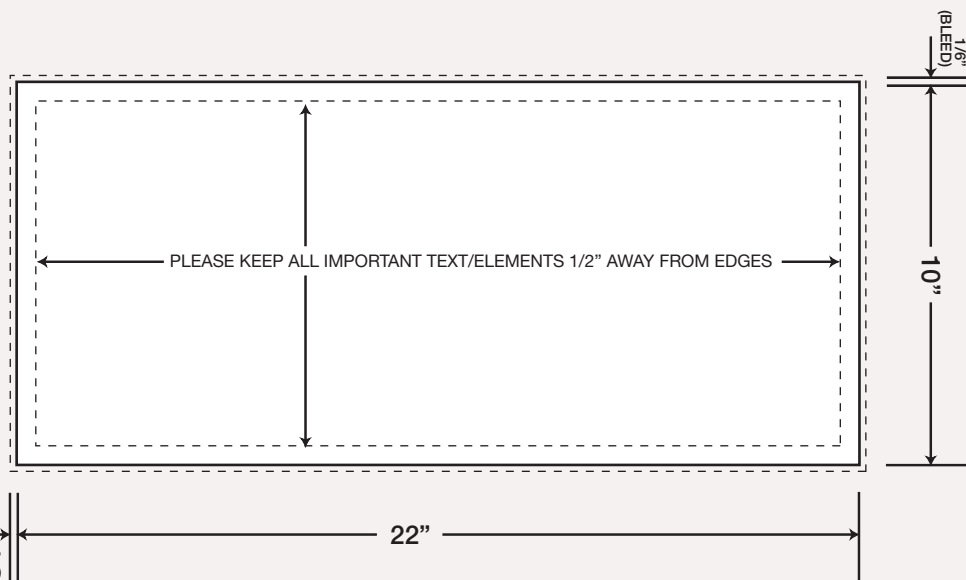

File formats accepted: Adobe Creative Suite (ver CC or earlier) -Editable pdf preferred - *Please convert all text to vectors/outlines to ensure compatability*

Upload instructions:

Please compress your creative into a zip/rar/sit/sitx file before uploading (*for security reasons, our ftp server will reject any other file format*)

Upload webpage: <http://www.nmbmedia.com/upload>

Maximum upload size for your compressed file is 400MB (if you require a temporary increase, please call the IT dept at 954.777.9998 ext 300)

If you would like this outline in Illustrator format, please call us.

Creative is due 10 business days prior to execution without additional shipping charges. Posters can be produced & installed in 5 business days with shipping up charge.