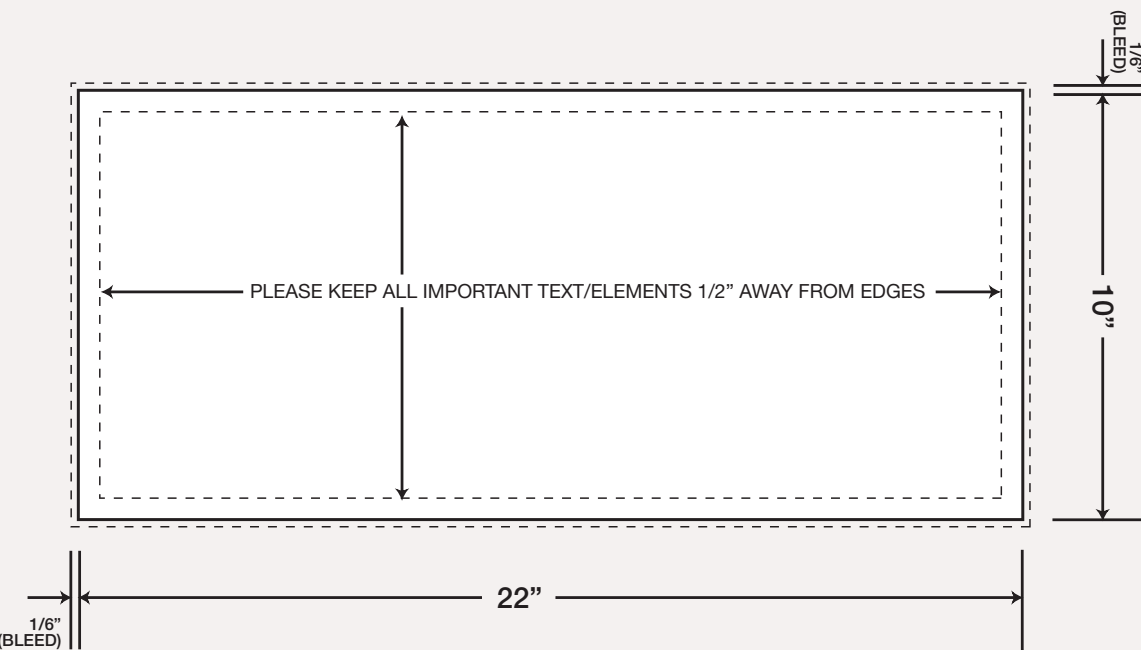

File formats accepted: Adobe Creative Suite (ver CC or earlier) -Editable pdf preferred - *Please convert all text to vectors/outlines to ensure compatability*

If you would like this outline in Illustrator format, please call us.

Creative is due 10 business days prior to execution without additional shipping charges. Posters can be produced & installed in 5 business days with shipping up charge.