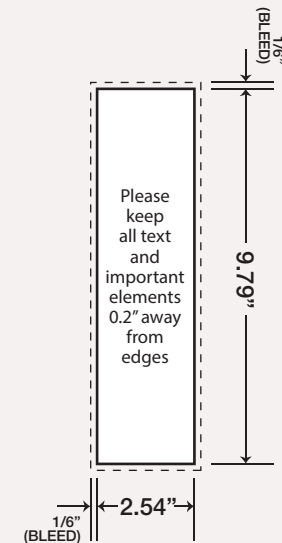

File formats accepted: Adobe Creative Suite (ver CC or earlier) -Editable pdf preferred - *Please convert all text to vectors/outlines to ensure compatability*

Upload instructions:

Please compress your creative into a zip/rar/sit/sitx file before uploading (*for security reasons, our ftp server will reject any other file format*)

Upload webpage: <http://www.nmbmedia.com/upload>

Maximum upload size for your compressed file is 400MB (if you require a temporary increase, please call the IT dept at 954.777.9998 ext 300)

If you would like this outline in Illustrator format, please call us.

Creative is due 10 business days prior to execution without additional shipping charges. Posters can be produced & installed in 5 business days with shipping up charge.