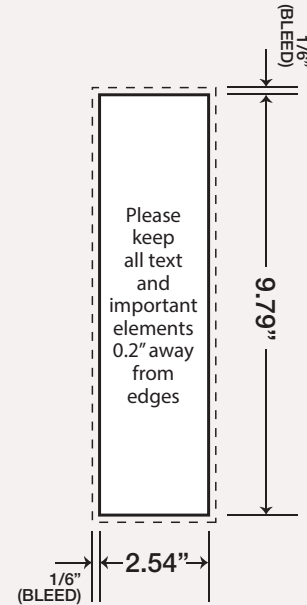

File formats accepted: Adobe Creative Suite (ver CC or earlier) -Editable pdf preferred - *Please convert all text to vectors/outlines to ensure compatability*

If you would like this outline in Illustrator format, please call us.

Creative is due 10 business days prior to execution without additional shipping charges. Posters can be produced & installed in 5 business days with shipping up charge.