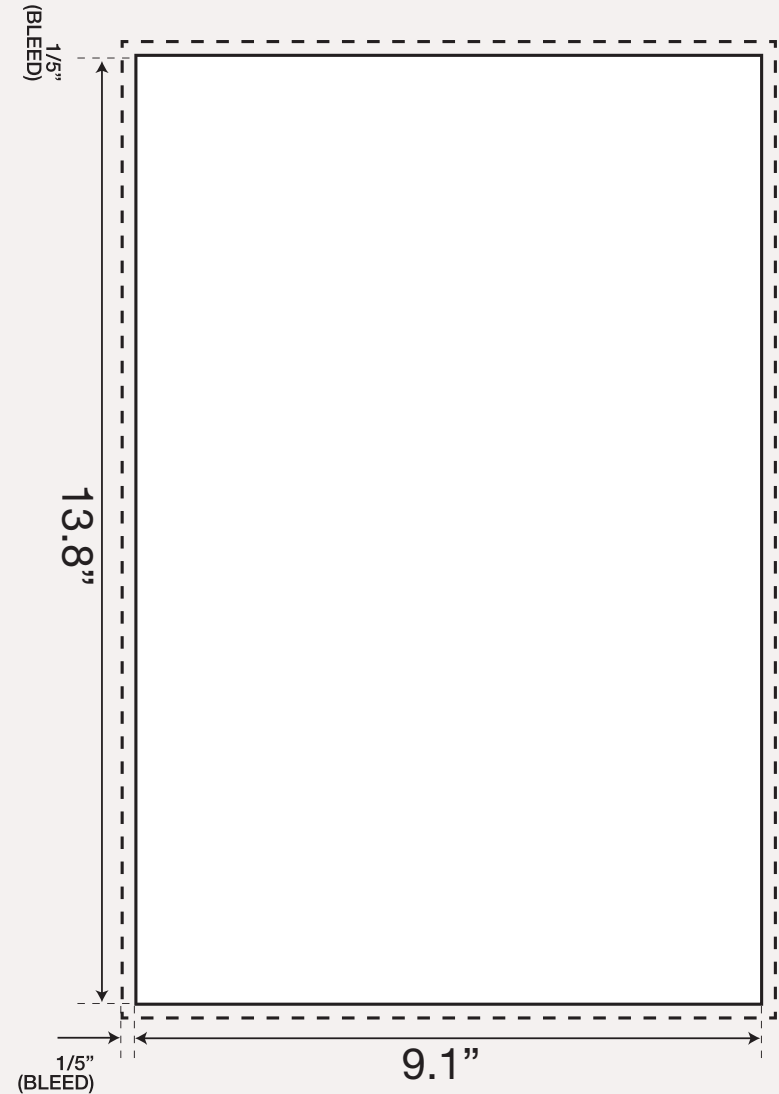

Actual Display Size: 45.5 in x 69 in
 Design Scale: 1:5
 Design Size (excluding bleed): 9.1 in x 13.8 in
 Bleed required at design size: 1/5 in
 Resolution required at design size: 300 dpi

EXAMPLE PHOTO: