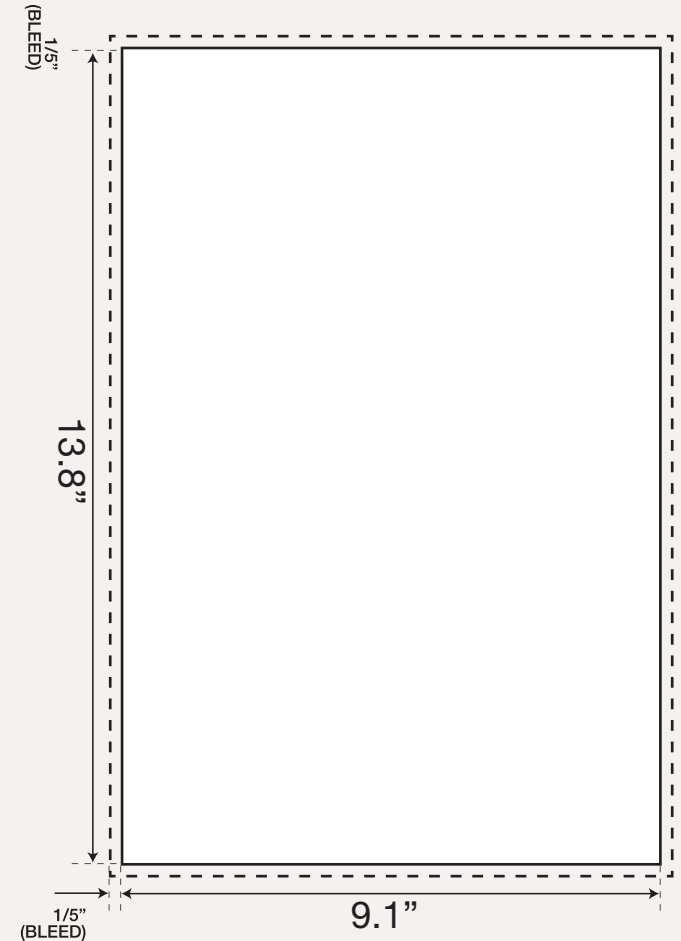

Actual Display Size: 45.5 in x 69 in
 Design Scale: 1:5
 Design Size (excluding bleed): 9.1 in x 13.8 in
 Bleed required at design size: 1/5 in
 Resolution required at design size: 300 dpi

EXAMPLE PHOTO: