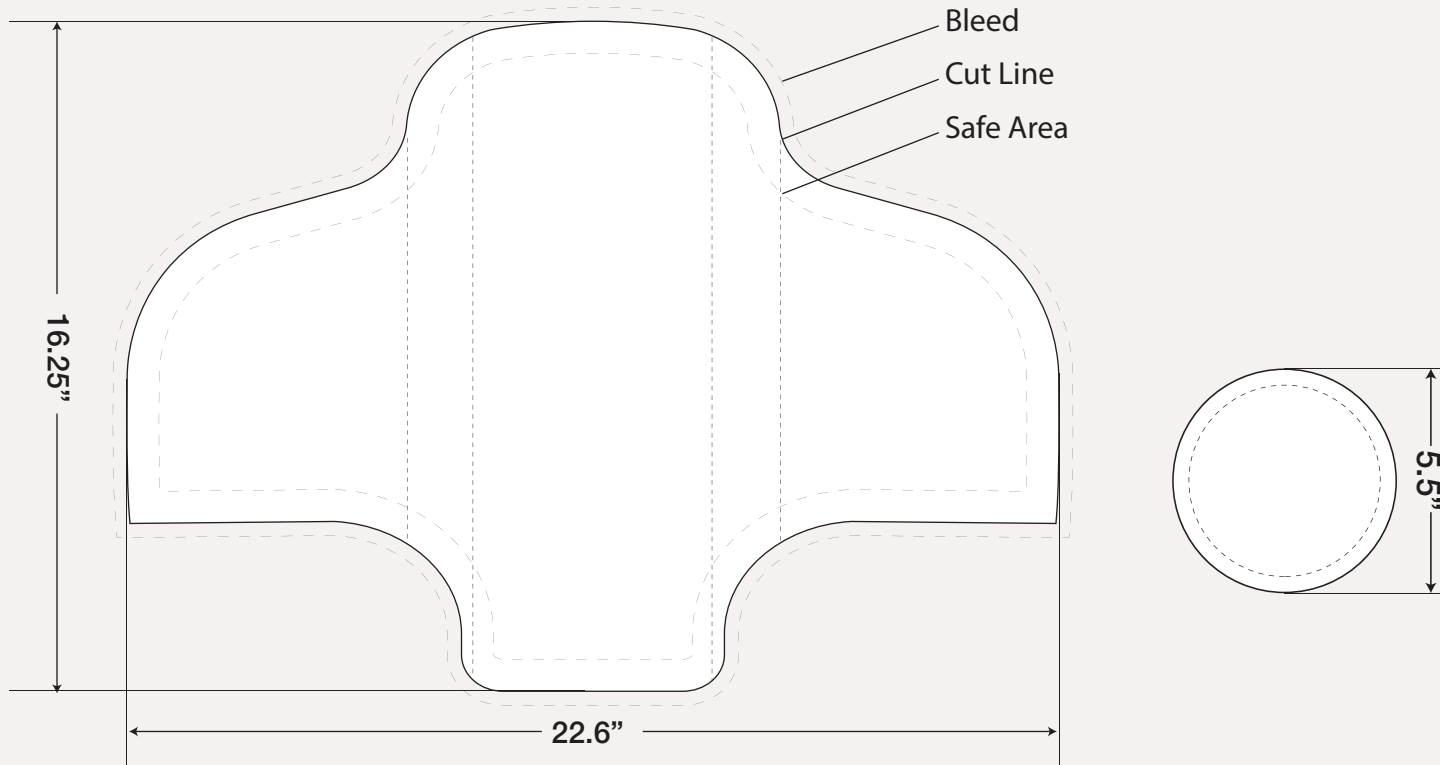

Actual Display Size: Shield: 68.5 in x 49.25 in

Design Scale: 1:3

Design Size (excluding bleed): 22.6 in x 16.25 in

Bleed required at design size: 0.3 in

Resolution required at design size: 300 dpi

Wheel Cover: 16.5 in diameter (14 in safe area)

1:3 -----

5.5 in diameter (4.67 in safe area)

0

300 dpi

EXAMPLE PHOTO:

File formats accepted: Adobe Creative Suite (ver CC or earlier) -Editable pdf preferred - *Please convert all text to vectors/outlines to ensure compatability*