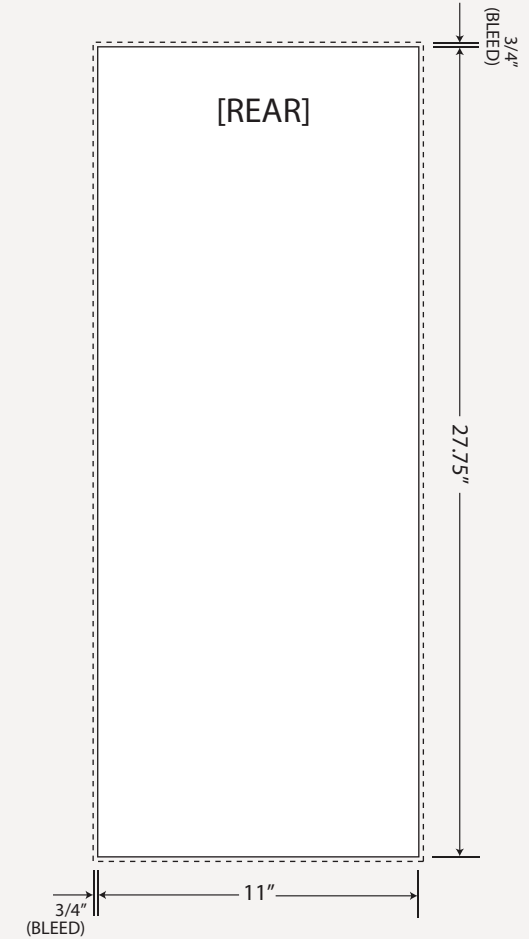

Actual Display Size:	Front: 22 in x 24.25 in	Rear: 22 in x 55.5 in
Design Scale:	1:2	1:2
Design Size (excluding bleed):	11 in x 12.125 in	11 in x 27.75 in
Bleed required at design size:	3/4 in	3/4 in
Resolution required at design size:	300 dpi	300 dpi

EXAMPLE PHOTO:

File formats accepted: Adobe Creative Suite (ver CC or earlier) -Editable pdf preferred - *Please convert all text to vectors/outlines to ensure compatability*
If you would like this outline in Illustrator format, please call us.

Creative is due 10 business days prior to execution without additional shipping charges.
Posters can be produced & installed in 5 business days with shipping up charge.