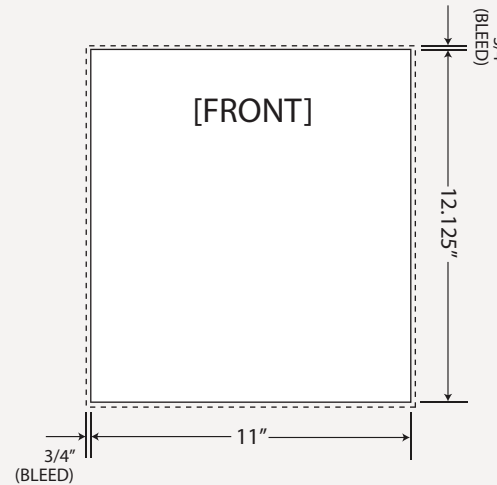

Actual Display Size:	Front: 22 in x 24.25 in	Rear: 22 in x 55.5 in
Design Scale:	1:2	1:2
Design Size (excluding bleed):	11 in x 12.125 in	11 in x 27.75 in
Bleed required at design size:	3/4 in	3/4 in
Resolution required at design size:	300 dpi	300 dpi

EXAMPLE PHOTO:

File formats accepted: Adobe Creative Suite (ver CC or earlier) -Editable pdf preferred - *Please convert all text to vectors/outlines to ensure compatability*
If you would like this outline in Illustrator format, please call us.

Creative is due 10 business days prior to execution without additional shipping charges.
Posters can be produced & installed in 5 business days with shipping up charge.